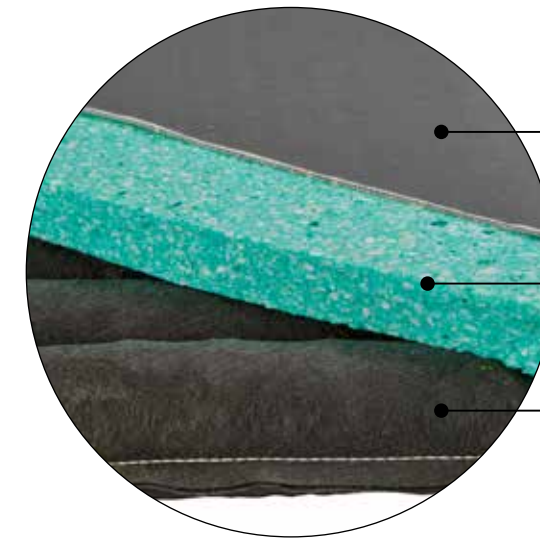

Financial Benefits

- Additional comfort accelerates the healing process
- Increases the likelihood of risk-free calving

SPECIAL NEEDS MATTRESSES

HRC Top Cover

Comfort Pad available in 3/4" (20mm), 1" (30mm) and 1 1/2" (40mm) thicknesses

Rubber crumb filled mattress base

Promat's innovative Special Needs Mattresses design includes the following components:

1

Rubber crumb filled mattress provides excellent softness and repetitive force absorption due to 3 primary factors: the softness of the crumb rubber, the shape of the crumb rubber, and the spaces between each piece of crumb rubber.

2

Comfort Pad, a high density and durable European memory foam, is layered atop the rubber crumb filled mattress to provide an unsurpassed level of softness, cushion and comfort. Available in 3/4" (20mm), 1" (30mm) and 1 1/2" (40mm) thicknesses.