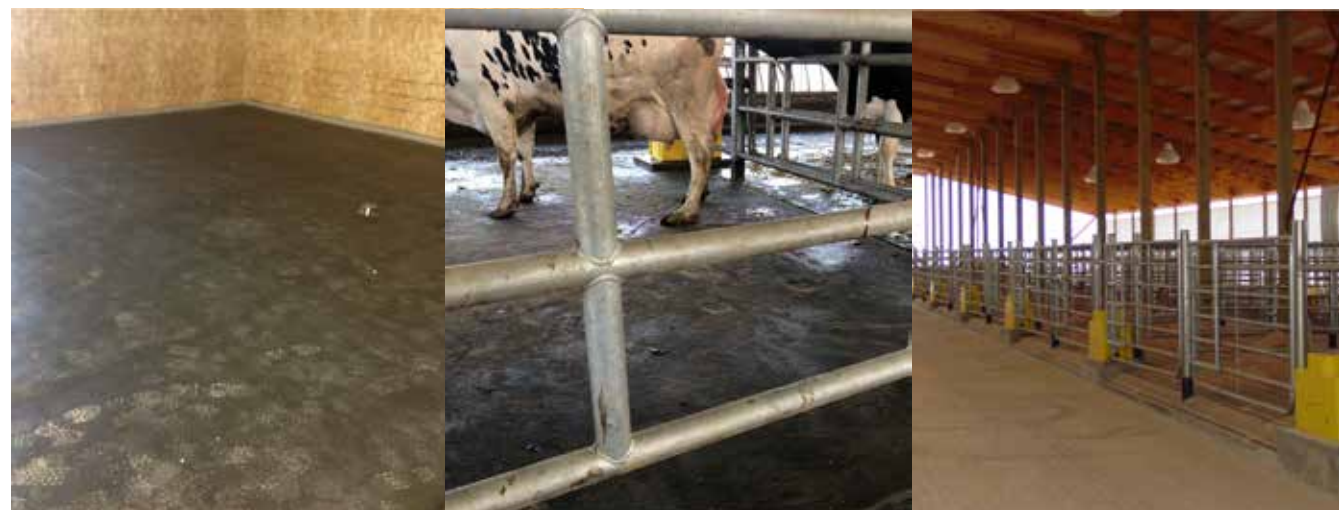

PROMAT'S SPECIAL NEEDS MAT PROVIDES EXCEPTIONAL COMFORT AND SECURITY FOR YOUR MATERNITY, HOSPITAL & SHOW COWS. ALSO, PERFECT FLOORING FOR YOUR BULL PEN.

With over 25 years of experience enabling dairy producers around the globe to maximize productivity by utilizing our comfort-engineered bedding and mattress solutions, Promat continues to be the industry leader by offering this specialty mattress solution to provide your special needs animals with a comfortable and stable footing surface.

Comfort and Health Benefits

- Providing cushion and a stable footing allowing the cow to get up and down easily
- Non-abrasive top cover offers additional comfort
- Waterproof fabric allows for disinfecting between calving cows to help eliminate the spread of disease

Operational Benefits

- Easy to install and clean
- Next to no maintenance required
- For Bulls in Collection Rooms: Allows them to maintain traction while semen is collected and provides cushion from a fall that may result in injury

Financial Benefits

- Additional comfort accelerates the healing process
- Increases the likelihood of risk-free calving